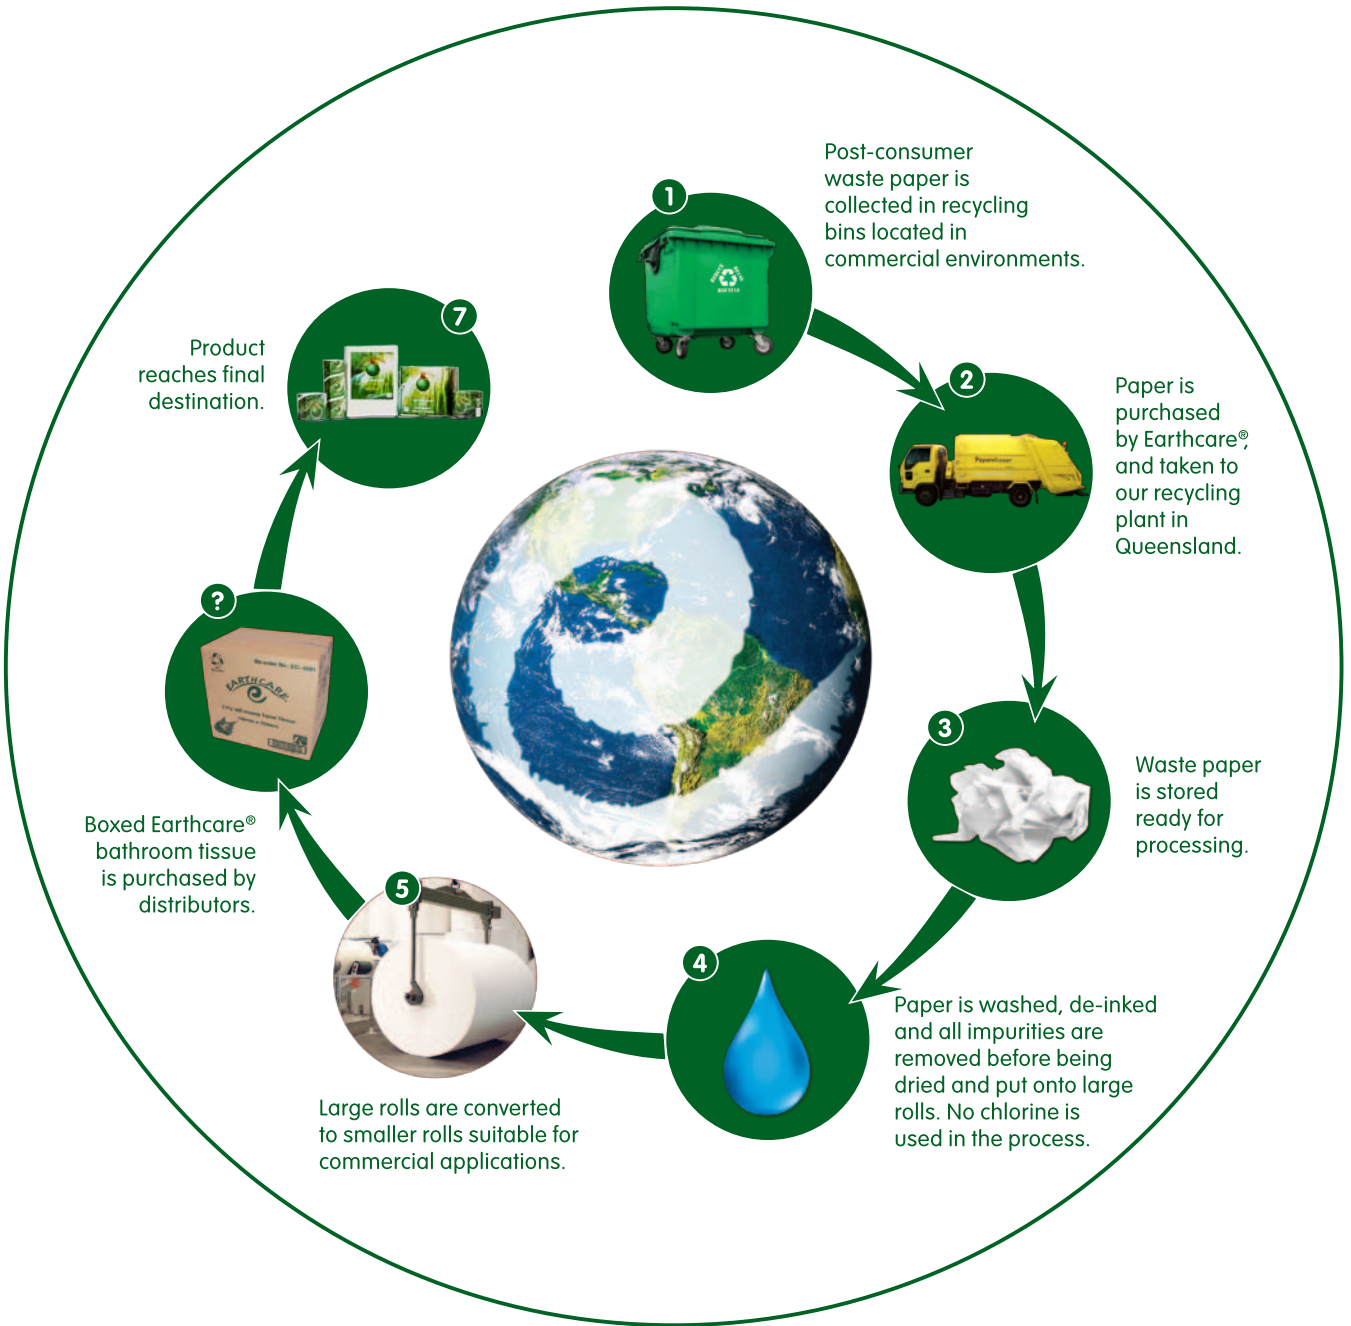

Recycling into Earthcare®