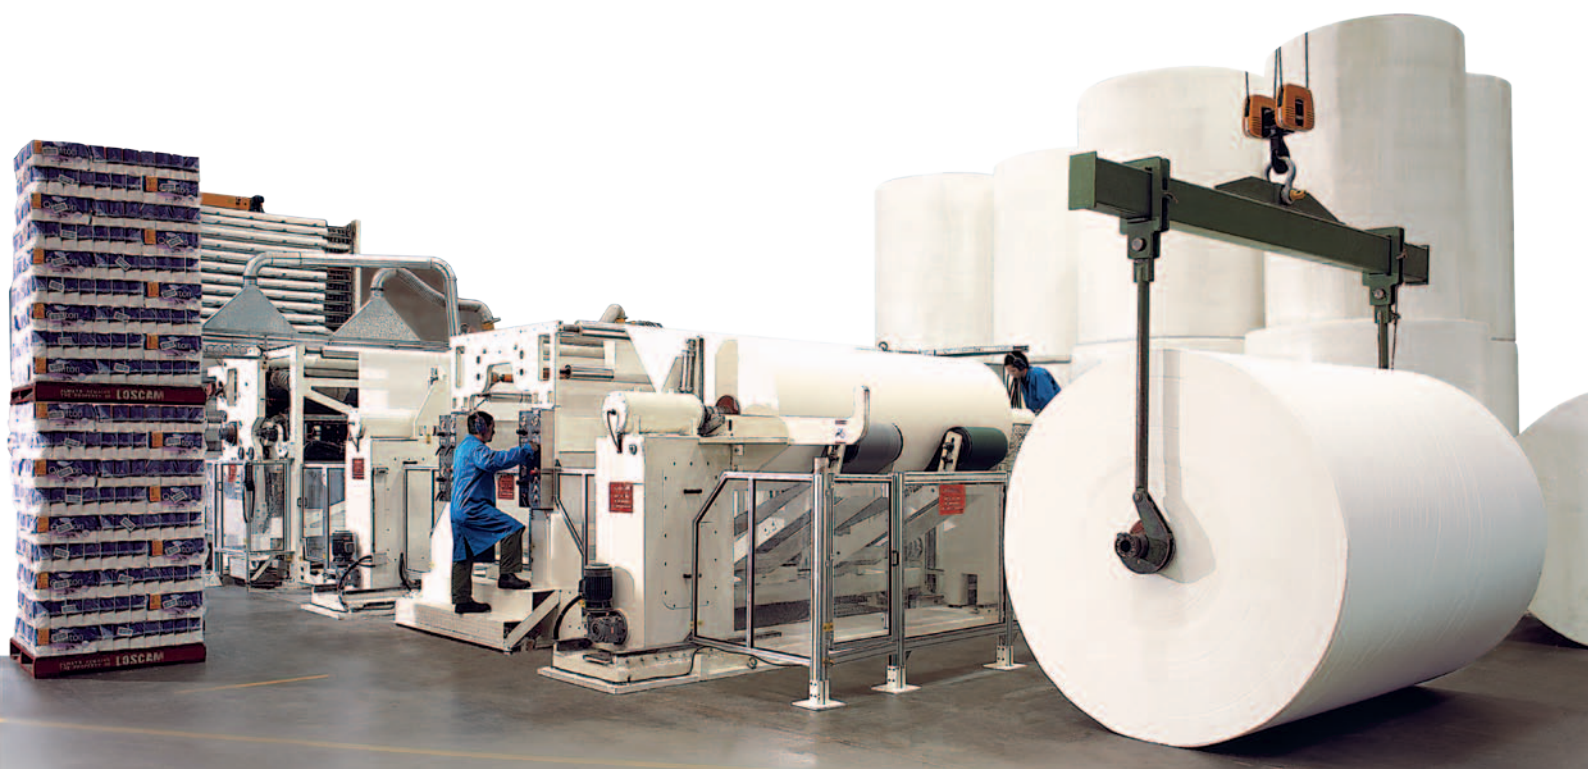

Who makes locally-owned Earthcare®?

ABC is the only locally-owned major tissue company in Australasia.
We have operated in New Zealand since 1998.

We have developed major proprietary brands for both our retail and commercial customers, and are behind some of the region's most successful house brands.
Our brand Quilton is now market leader in the Australasian luxury segment.

Current revenues exceed $A 300 million.

The company owns Australia's most advanced hi-tech paper mill, located in Sydney.
We also own our own paper recycling plant in Brisbane, where we make Earthcare®.
We have other factories throughout Australia, as well as a factory in Auckland.

ABC is a firm advocate of environmental responsibility, and has consistently provided retailers with a variety of options to counter the flood of cheap, environmentally questionable paper tissue products.